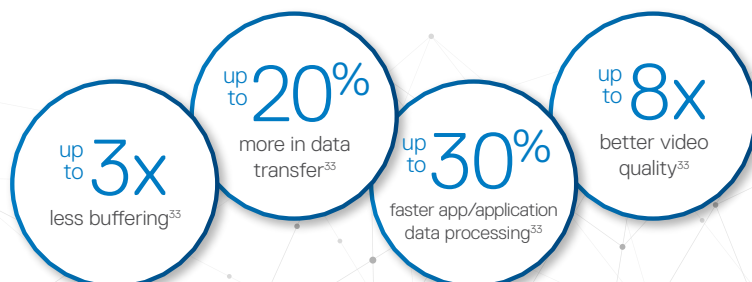

See important information on last page